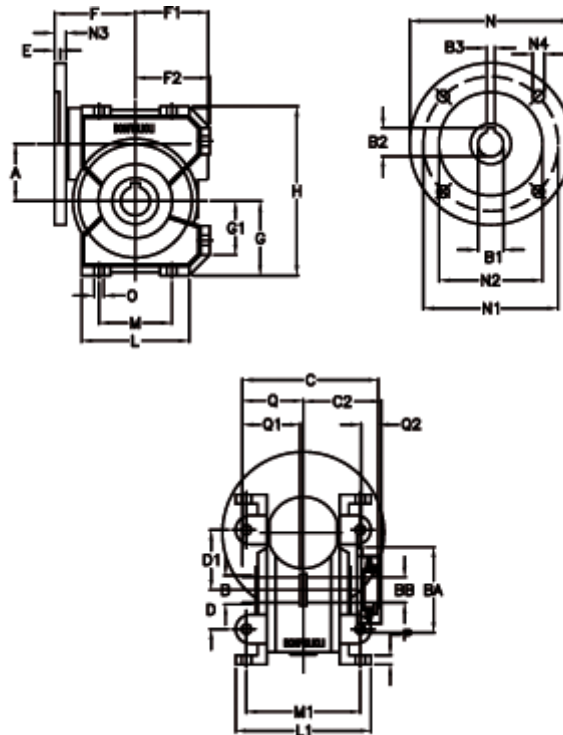

Article number: 390204406002336

Description: Worm Gear with Torque Limiter
VF 44-L2-U-60-P63B14

Measures

a = 44.6	C2 = 48.0	g = 55.0	N = 90	Q1 = 32
B = 18	D = 29	G1 = 40.0	N1 = 75	Q2 = 12
B1 E7 = 11	D1 = 46	H = 127.0	N2 = 60	
B2 = 12.8	Description = VF 44U-xx-63B14	H1 = 97.0	N3 = 8.0	
B3 H9 = 4	E = 2.0	L = 80	N4 = 5.5	
BA = 40	F = 65	L1 = 100	O = 8.5	
BB H7 = 11	F1 = 54	m = 52	P = 8	
C = 79	F2 = 55.0	M1 = 81.0	Q = 32.0	